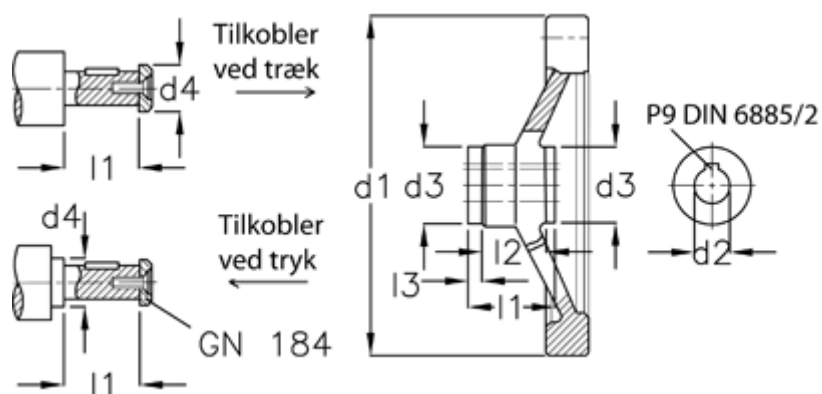

Article number: 20369334

Description: E+G Handwheel
GN 321.4-200-K20-A-DR

Measures

$d1$	= 200
$d2$ H7	= 20
$d3$	= 38
$d4$ max	= 26
$l1$	= 36.5
$l2$	= 24
$l3$	= 6